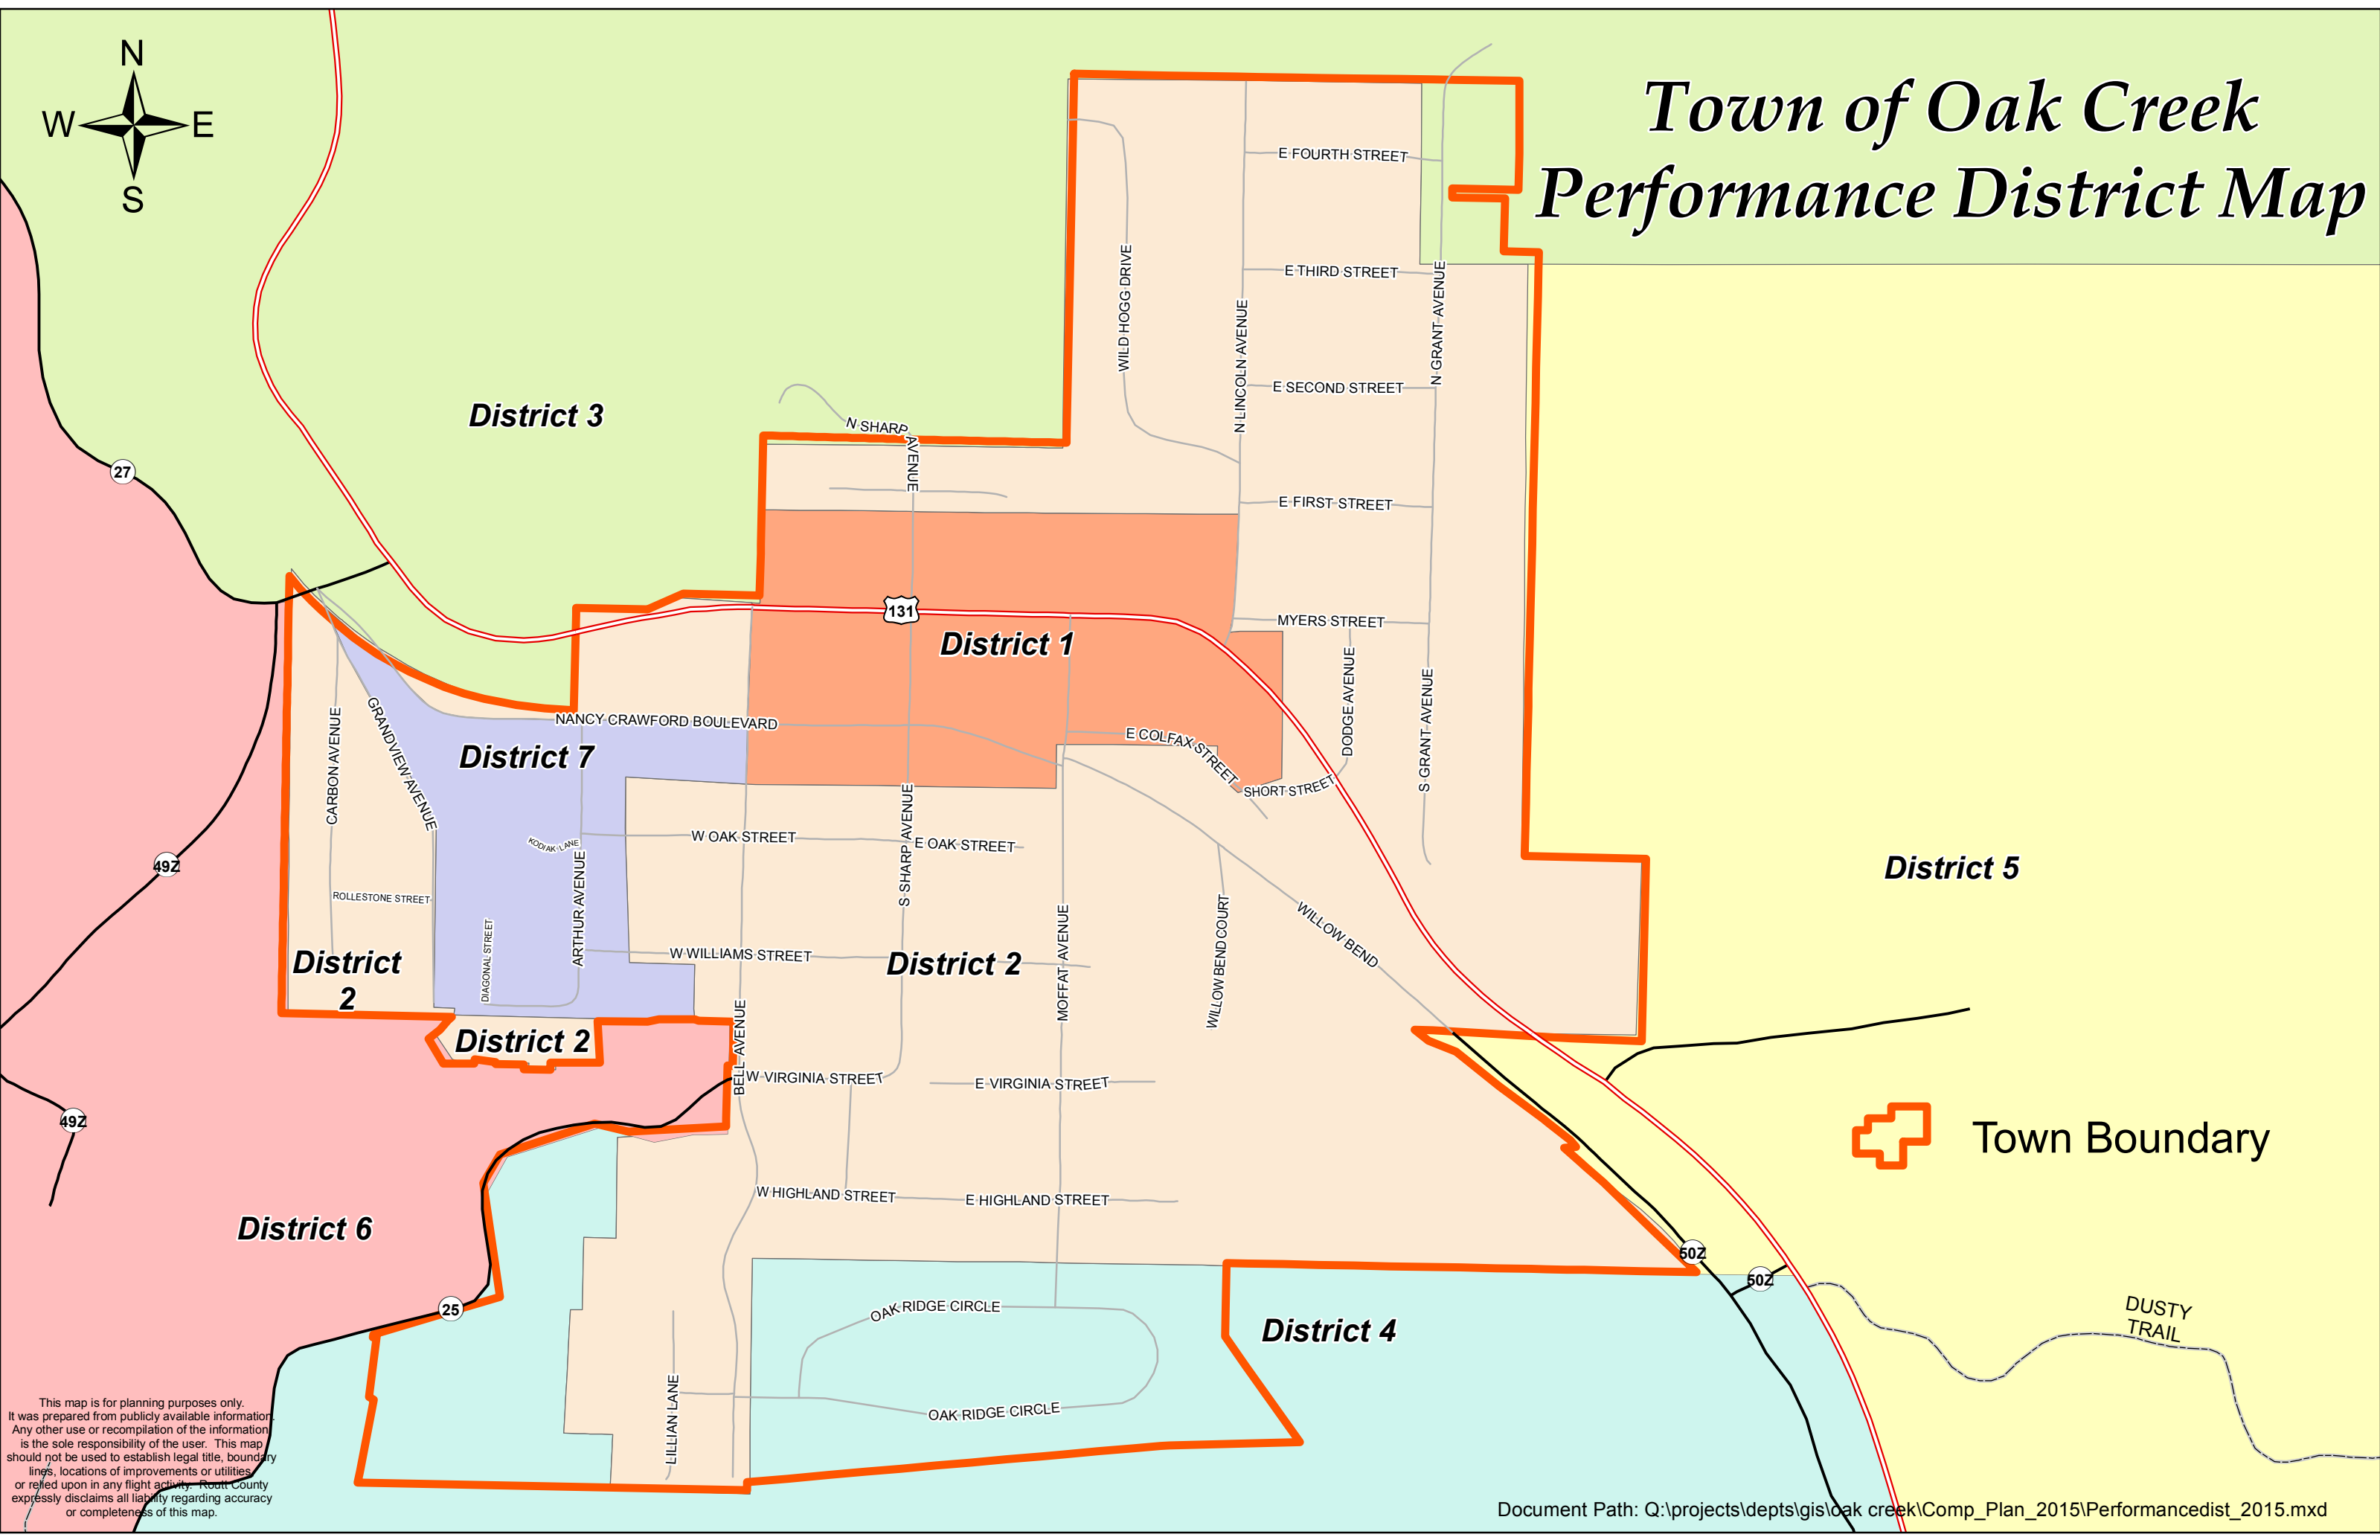

Town of Oak Creek Performance District Map

This map is for planning purposes only. It was prepared from publicly available information. Any other use or recombination of the information is the sole responsibility of the user. This map should not be used to establish legal title, boundary lines, locations of improvements or utilities or relied upon in any flight activity. Root County expressly disclaims all liability regarding accuracy or completeness of this map.